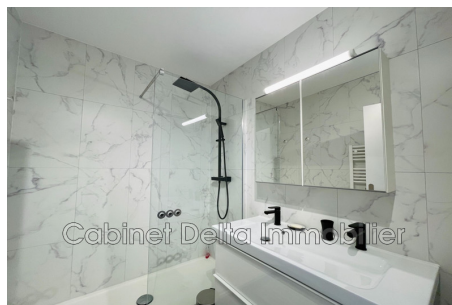

Cabinet Delta Immobilier - 225 avenue du 2eme Spahis - 83110 Sanary-sur-Mer

Tél: 04 94 07 07 38 - contact@cabinetdelta.com

Carte professionnelle n°N. 83052016000009275 Toulon (Var) - RCS 480 730 100

SIRET FR35480730100 - Garantie financière : GALIAN pour un montant de 300 000€ - Document non contractuel - *prix F.A.I.